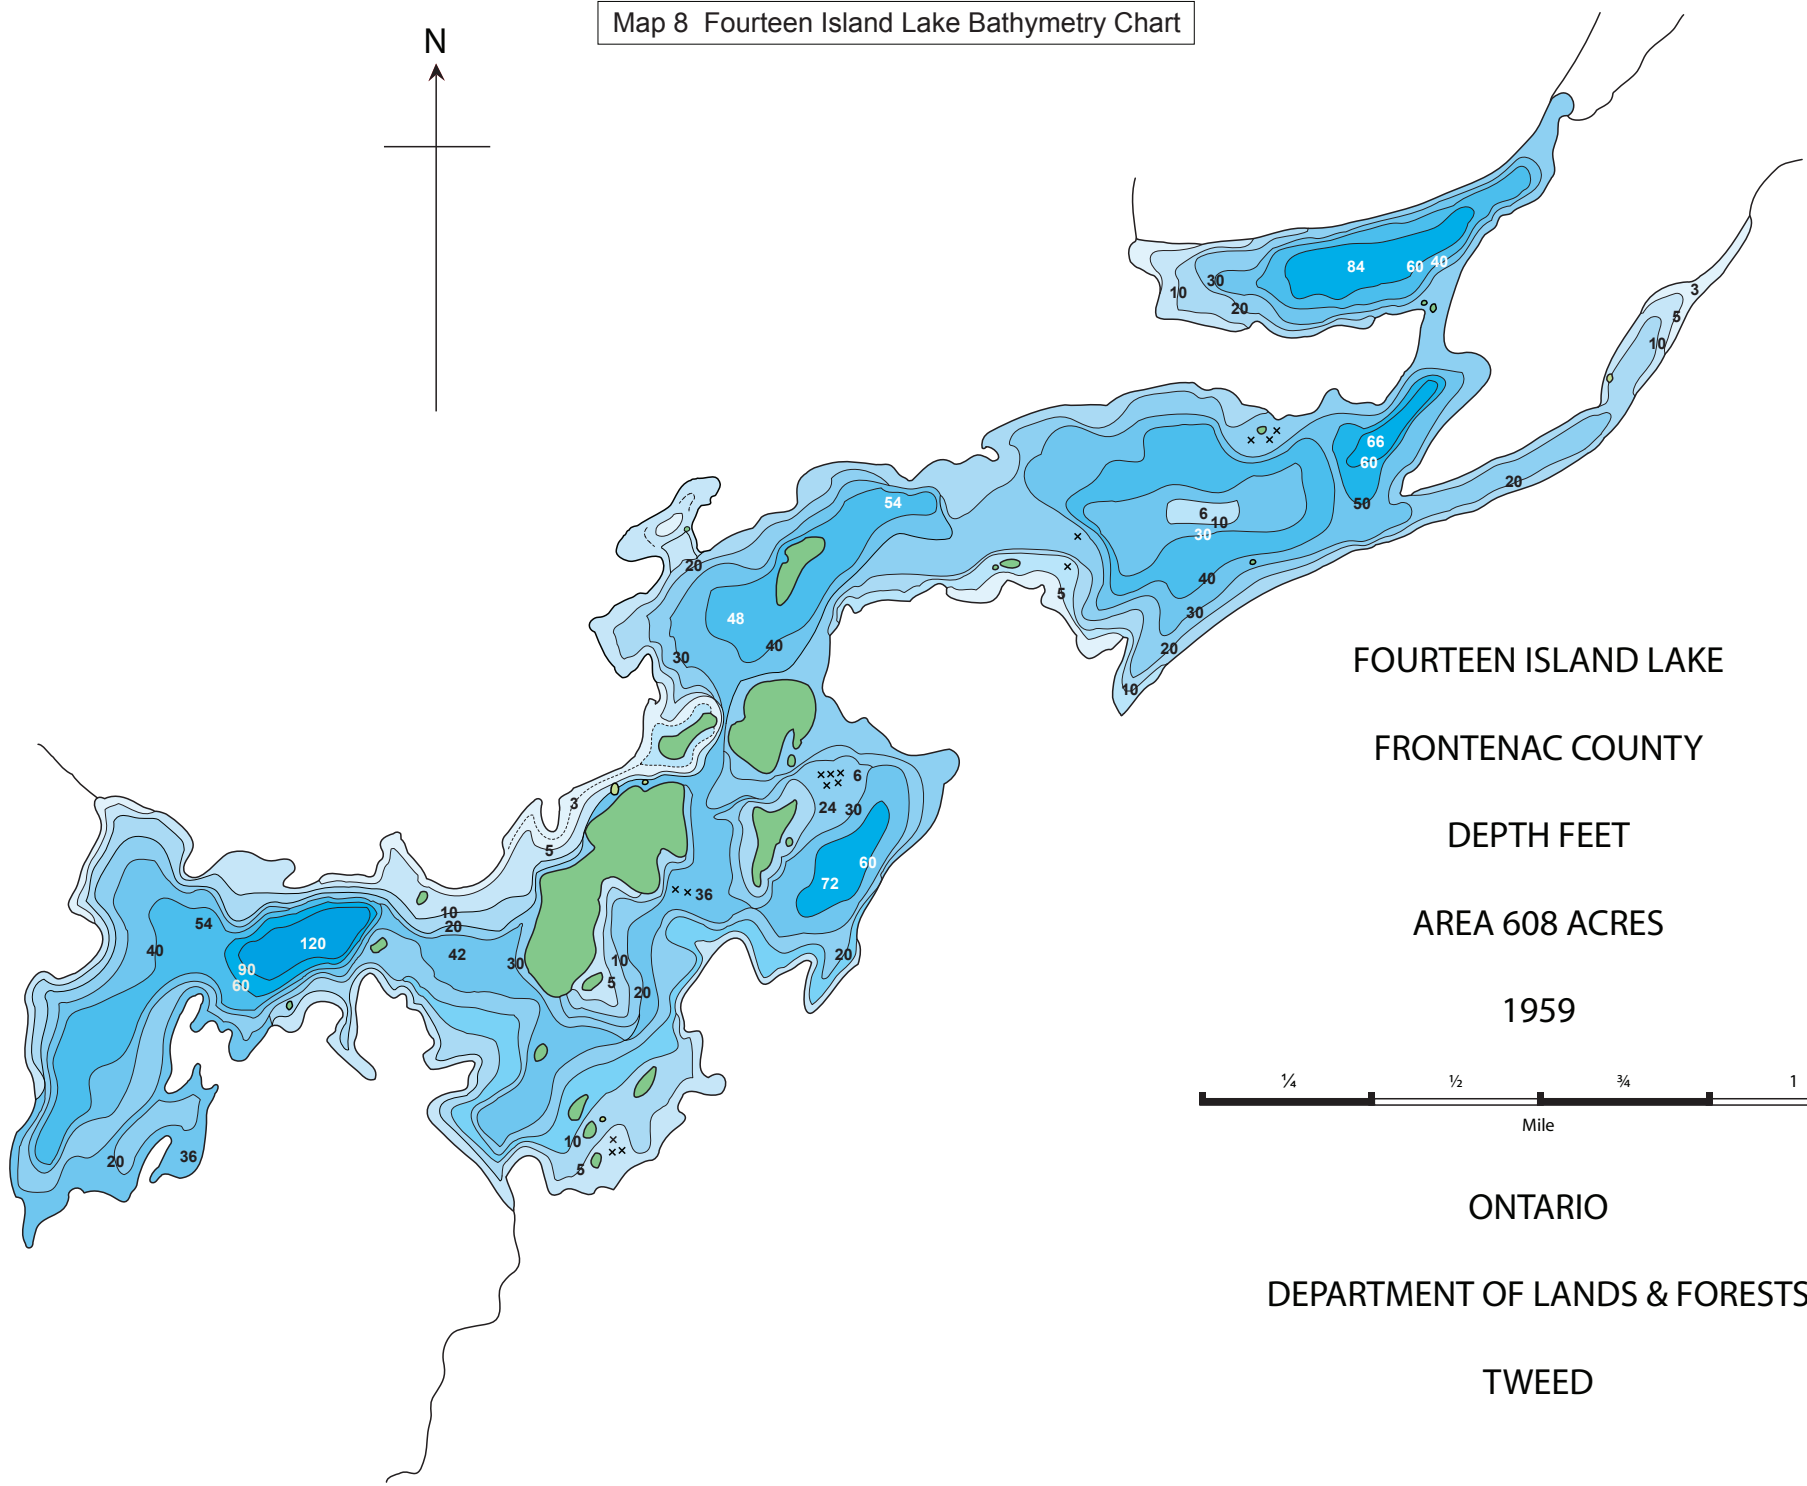

Map 8 Fourteen Island Lake Bathymetry Chart

FOURTEEN ISLAND LAKE

FRONTENAC COUNTY

DEPTH FEET

AREA 608 ACRES

1959

ONTARIO

DEPARTMENT OF LANDS & FORESTS

TWEED